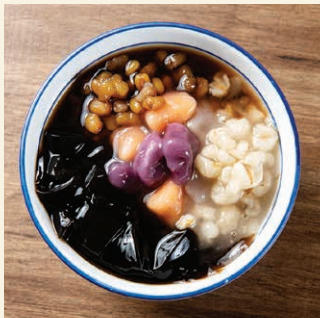

嫩豆花系列

Tofu Pudding

小丸子薑汁豆花 **SS** ***** 30

薑汁,豆花
Mini glutinous rice ball,
ginger sauce, tofu pudding

桂花冰糖,黑糖珍珠豆花 **SS** ***** 35

桂花冰糖,黑糖珍珠,豆花
Sweet soup with osmanthus,
black sugar boba, tofu pudding

黑白豆花 **SS** ***** 35

杏仁糊,芝麻糊,芋圓,豆花
Sweet almond soup, black sesame soup,
taro ball, tofu pudding

台式綜合豆花 **SS** ***** 45

馬蹄爆珠,薏仁,紅豆,黑糖珍珠,芋圓,花奶
Water chestnut popping boba, adlay, red bean,
black sugar pearl, taro ball, evaporated milk

台式芋圓

Taiwanese Taro Ball

純貞芋圓1號 **SS** ***** 45

仙草,紅豆,芋圓珍珠,冰糖珍珠,愛玉
#1 - Grass jelly, red bean, taro ball boba,
rock candy boba, aiyu jelly

純貞芋圓2號 **SS** ***** 45

桂花冰糖,黑糖珍珠,豆花,芋圓
#2 - Sweet soup with osmanthus,
black sugar boba, tofu pudding, taro ball