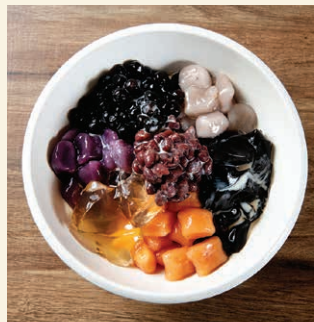

嫩豆花系列

Tofu Pudding

小丸子薑汁豆花 **SS** ***** 30

薑汁,豆花
Mini glutinous rice ball,
ginger sauce, tofu pudding

桂花冰糖,黑糖珍珠豆花 **SS** ***** 35

桂花冰糖,黑糖珍珠,豆花
Sweet soup with osmanthus,
black sugar boba, tofu pudding

黑白豆花 **SS** ***** 35

杏仁糊,芝麻糊,芋圓,豆花
Sweet almond soup, black sesame soup,
taro ball, tofu pudding

台式綜合豆花 **SS** ***** 45

馬蹄爆珠,薏仁,紅豆,黑糖珍珠,芋圓,花奶
Water chestnut popping boba, adlay, red bean,
black sugar pearl, taro ball, evaporated milk

台式芋圓

Taiwanese Taro Ball

純貞芋圓1號 **SS** ***** 45

仙草,紅豆,芋圓珍珠,冰糖珍珠,愛玉
#1 - Grass jelly, red bean, taro ball boba,
rock candy boba, aiyu jelly

純貞芋圓2號 **SS** ***** 45

桂花冰糖,黑糖珍珠,豆花,芋圓
#2 - Sweet soup with osmanthus,
black sugar boba, tofu pudding, taro ball