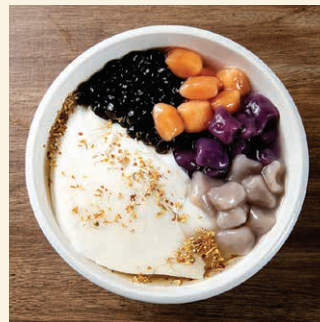

嫩豆花系列

Tofu Pudding

小丸子薑汁豆花 **SS** ***** 30

薑汁,豆花
Mini glutinous rice ball,
ginger sauce, tofu pudding

桂花冰糖,黑糖珍珠豆花 **SS** ***** 35

桂花冰糖,黑糖珍珠,豆花
Sweet soup with osmanthus,
black sugar boba, tofu pudding

黑白豆花 **SS** ***** 35

杏仁糊,芝麻糊,芋圓,豆花
Sweet almond soup, black sesame soup,
taro ball, tofu pudding

台式綜合豆花 **SS** ***** 45

馬蹄爆珠,薏仁,紅豆,黑糖珍珠,芋圓,花奶
Water chestnut popping boba, adlay, red bean,
black sugar pearl, taro ball, evaporated milk

台式芋圓

Taiwanese Taro Ball

純貞芋圓1號 **SS** ***** 45

仙草,紅豆,芋圓珍珠,冰糖珍珠,愛玉
#1 - Grass jelly, red bean, taro ball boba,
rock candy boba, aiyu jelly

純貞芋圓2號 **SS** ***** 45

桂花冰糖,黑糖珍珠,豆花,芋圓
#2 - Sweet soup with osmanthus,
black sugar boba, tofu pudding, taro ball